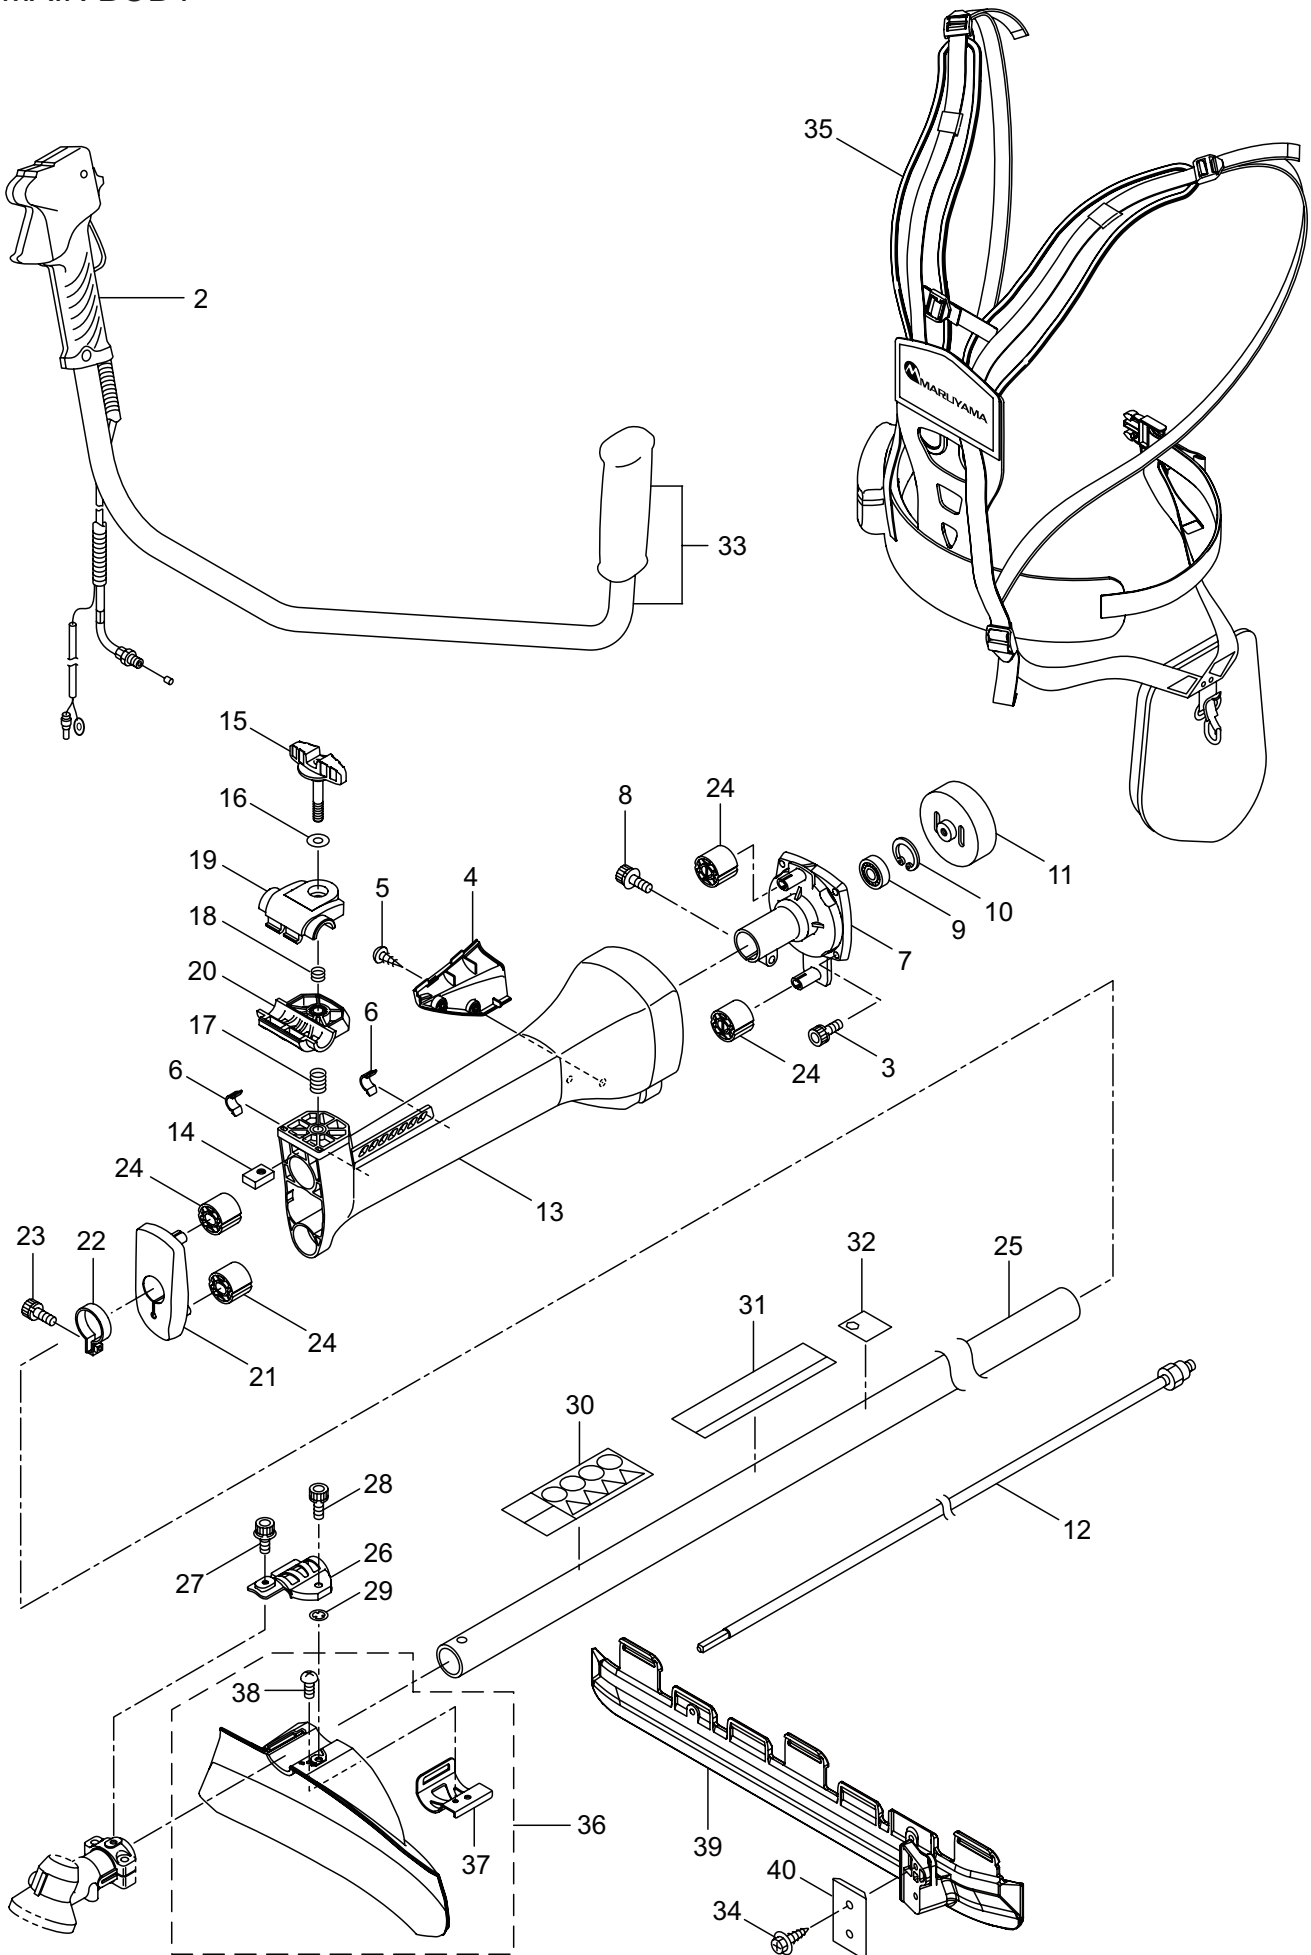

PARTS LIST

BCV5021

CONTENTS

1. MAIN BODY	1 ~ 2
2. GEARCASE.....	3 ~ 4
3. ENGINE.....	5 ~ 8
4. CARBURETOR, FUEL TANK	9 ~ 12
5. ACCESSORIES	13 ~ 14

2019. 03.

P/N 524761

1. BCV5021
MAIN BODY

Ref. No.	Part No.	Part Name	Q'ty	Remarks
1-1	364796	BCV5021	1	
1-2	232908	Throttle Trigger	1	
1-3	219113	Cap Screw	4	M6x20
1-4	231909	Cover	1	
1-5	280144	Tapping Screw	2	
1-6	231910	Clip	2	
1-7	231920	Clutch Case	1	
1-8	217138	Bolt	1	M6x25
1-9	140474	Bearing	1	#620ZZ
1-10	012380	Snap Ring	1	#35
1-11	230704	Clutch Drum Comp	1	78xM8
1-12	230703	Driveshaft	1	8x1572L
1-13	231906	Body	1	
1-14	231911	Nut	1	M8 17x25x8
1-15	231912	Knob	1	
1-16	127216	Washer	1	M8
1-17	231913	Spring	1	15.6x25.5L
1-18	231914	Spring	1	13.8x15L
1-19	231915	Bracket A	1	
1-20	231916	Bracket B	1	
1-21	231917	Bracket	1	
1-22	231918	Band	1	t2.0
1-23	219113	Cap Screw	1	M6x20
1-24	231919	Bushing	4	
1-25	231923	Driveshaft Tube	1	
1-26	231997	Plate	1	
1-27	261607	Cap Screw	1	M5x16
1-28	271437	Screw	1	M6x20
1-29	231704	Washer	1	6x13xt1.0
1-30	223188	Label	1	
1-31	241717	Label	1	BCV5021
1-32	225379	Label	1	117dBA
1-33	234635	Handle Ass'y	1	
1-34	232689	Screw	2	M5x16
1-35	234477	Hanging Strap Ass'y	1	
1-36	234593	Safety Cover Ass'y	1	Incl.37,38
1-37	231993	Plate	1	
1-38	233364	Screw	1	4x8
1-39	234999	Cover Extension	1	
1-40	230747	String Cutter	1	

2. BCV5021
GEARCASE

Ref. No.	Part No.	Part Name	Q'ty	Remarks
2-1	232060	Gearcase Ass'y	1	Incl.2-18
2-2	232045	Gearcase	1	
2-3	234109	Bolt	1	M8x8
2-4	232059	Cap Screw	2	M6x25
2-5	014490	Bearing	1	#6000
2-6	234833	Gear Set	1	
2-7	012544	Bearing	1	#6202
2-8	012380	Snap Ring	1	#35
2-9	232049	Oil Seal	1	D21355
2-10	014490	Bearing	1	#6000
2-11	106933	Bearing	1	#6000Z
2-12	014210	Snap Ring	1	#10
2-13	054676	Snap Ring	1	#26
2-14	234508	Bracket A Ass'y	1	
2-15	234509	Bracket B	1	
2-16	234510	Collar	1	15x21x8
2-17	232053	Stabilizer	1	
2-18	232061	Blade Locking Nut	1	M12x1.25