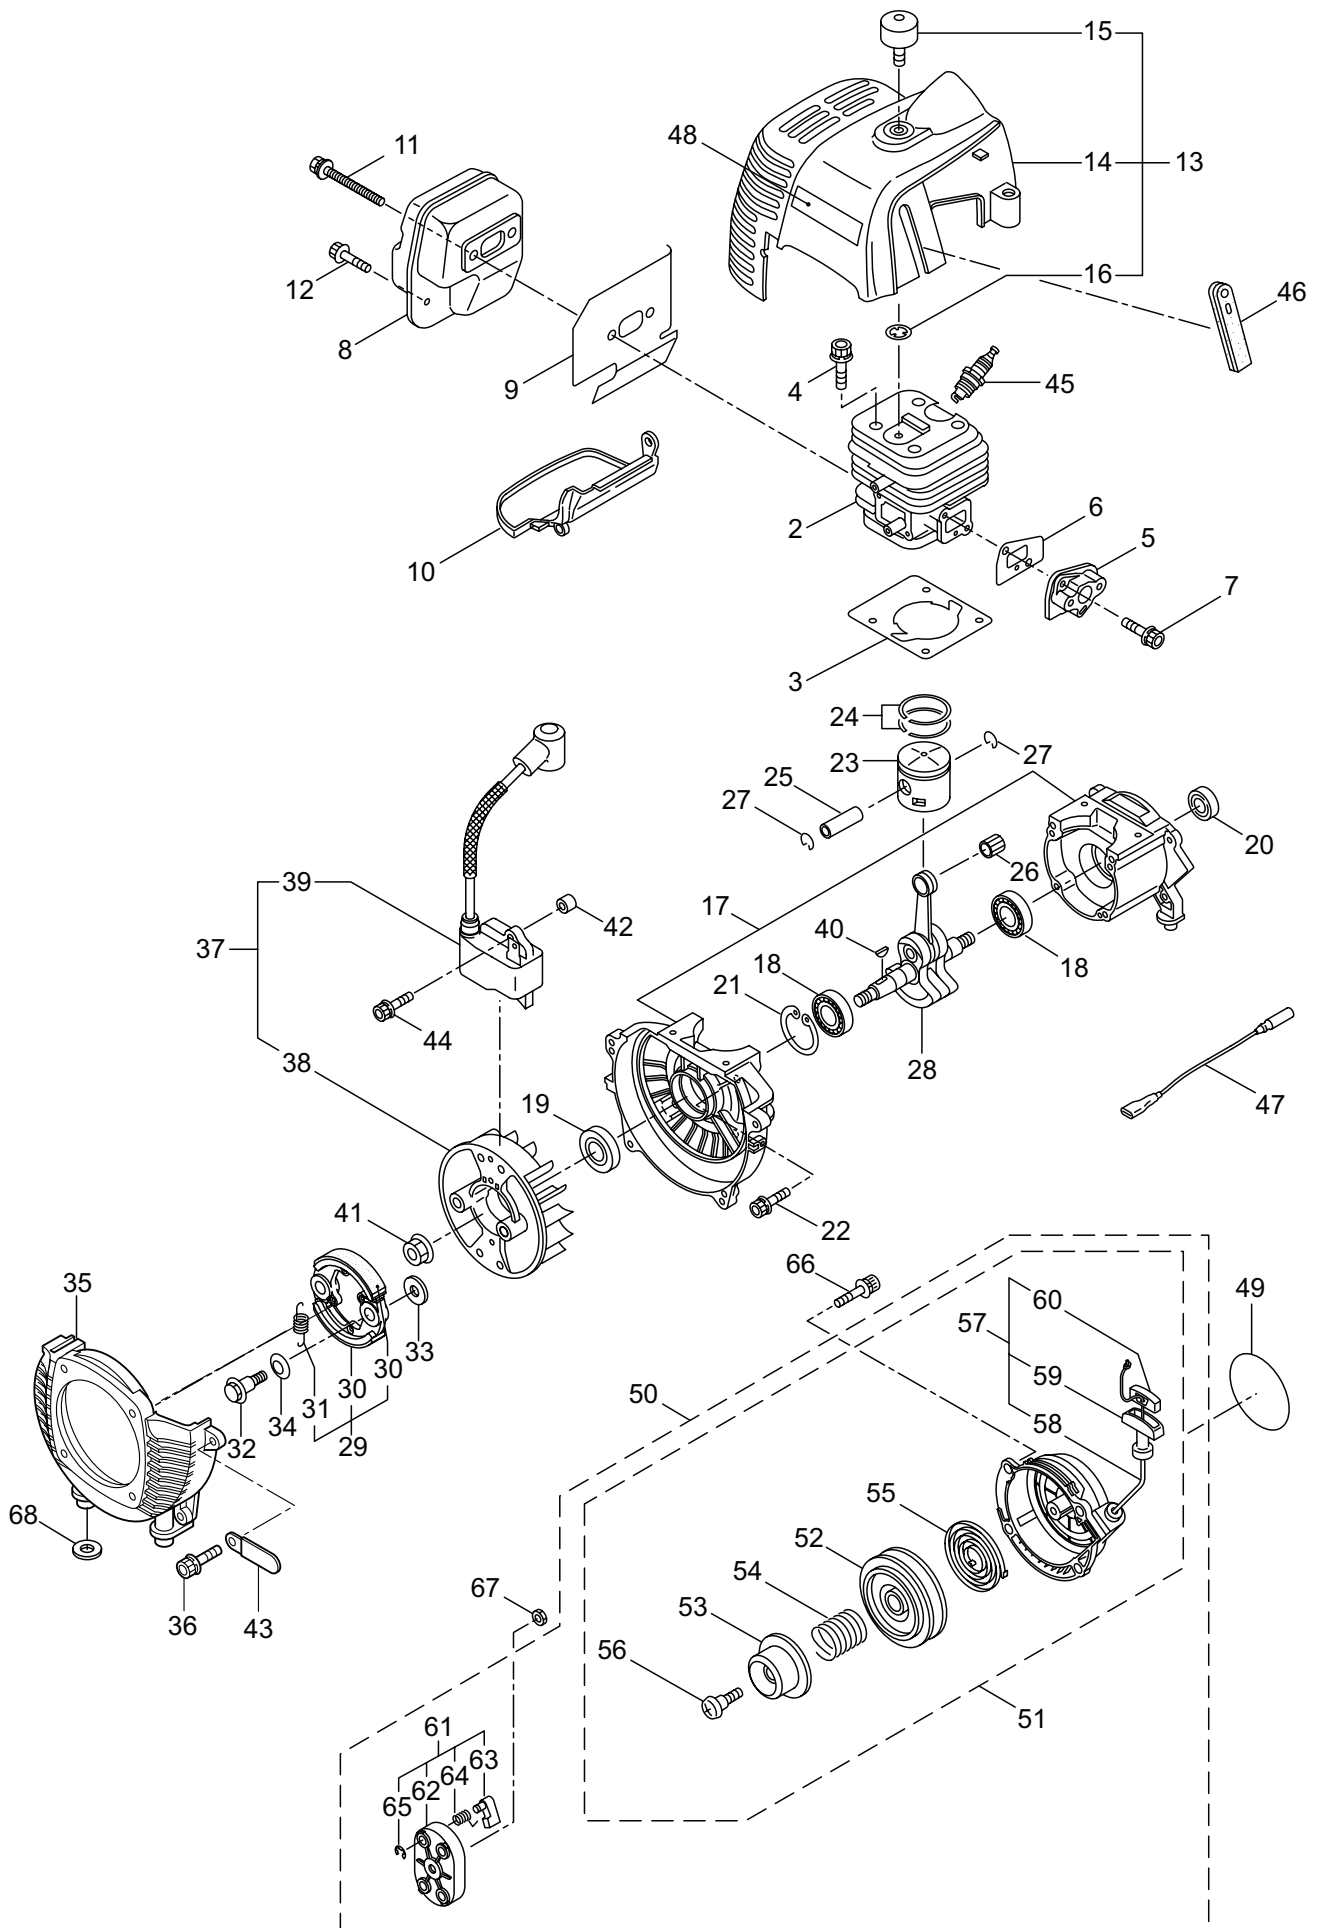

3. BCV5021
ENGINE

Ref. No.	Part No.	Part Name	Q'ty	Remarks
3-1	875304	Engine	1	CE500/02
3-2	288125	Cylinder	1	
3-3	288171	Gasket	1	
3-4	261246	Cap Screw	4	M5x25
3-5	285778	Insulator	1	New gasket required
3-6	285779	Gasket	1	
3-7	265924	Cap Screw	2	M5x25
3-8	288276	Muffler Comp	1	
3-9	285783	Gasket	1	
3-10	285784	Under Cover	1	
3-11	266713	Cap Screw	2	M5x60
3-12	283315	Screw	1	M5x12W-12
3-13	286891	Top Cover Ass'y	1	Incl.14-16
3-14	285786	Top Cover	1	
3-15	285843	Knob	1	
3-16	286362	Washer	1	M6
3-17	288200	Crankcase	1	
3-18	262658	Bearing	2	#6202C3
3-19	262660	Oil Seal	1	TC15357
3-20	262565	Oil Seal	1	ISCD15257
3-21	012380	Snap Ring	1	#35
3-22	261612	Cap Screw	4	M5x30
3-23	246091	Piston	1	
3-24	282941	Piston Ring	2	(2)Required
3-25	262749	Piston Pin	1	
3-26	262659	Bearing,Needle	1	KTV111414EG01B2
3-27	262479	Clip,Piston Pin	2	
3-28	285797	Crankshaft/Conn.Rod Ass'y	1	
3-29	286905	Clutch Ass'y	1	Incl.30,31
3-30	286906	Clutch Shoe	2	(2)Required
3-31	286907	Spring, Clutch	1	
3-32	287092	Cap Screw	2	M8x1.25
3-33	262683	Washer	2	8x22xt1.2
3-34	262682	Wave Washer	2	
3-35	287145	Fan Cover	1	
3-36	261250	Cap Screw	4	M5x20
3-37	246097	Magneto Ass'y	1	Incl.38,39
3-38	246074	Rotor/Fan	1	
3-39	279547	Ignition Coil Ass'y	1	
3-40	261076	Woodruff Key	1	3x10
3-41	262731	Nut,Rotor	1	M10
3-42	280381	Spacer	2	
3-43	287245	Clamp	1	
3-44	261256	Cap Screw	2	M4x25
3-45	288264	Spark Plug	1	BPMR8Y