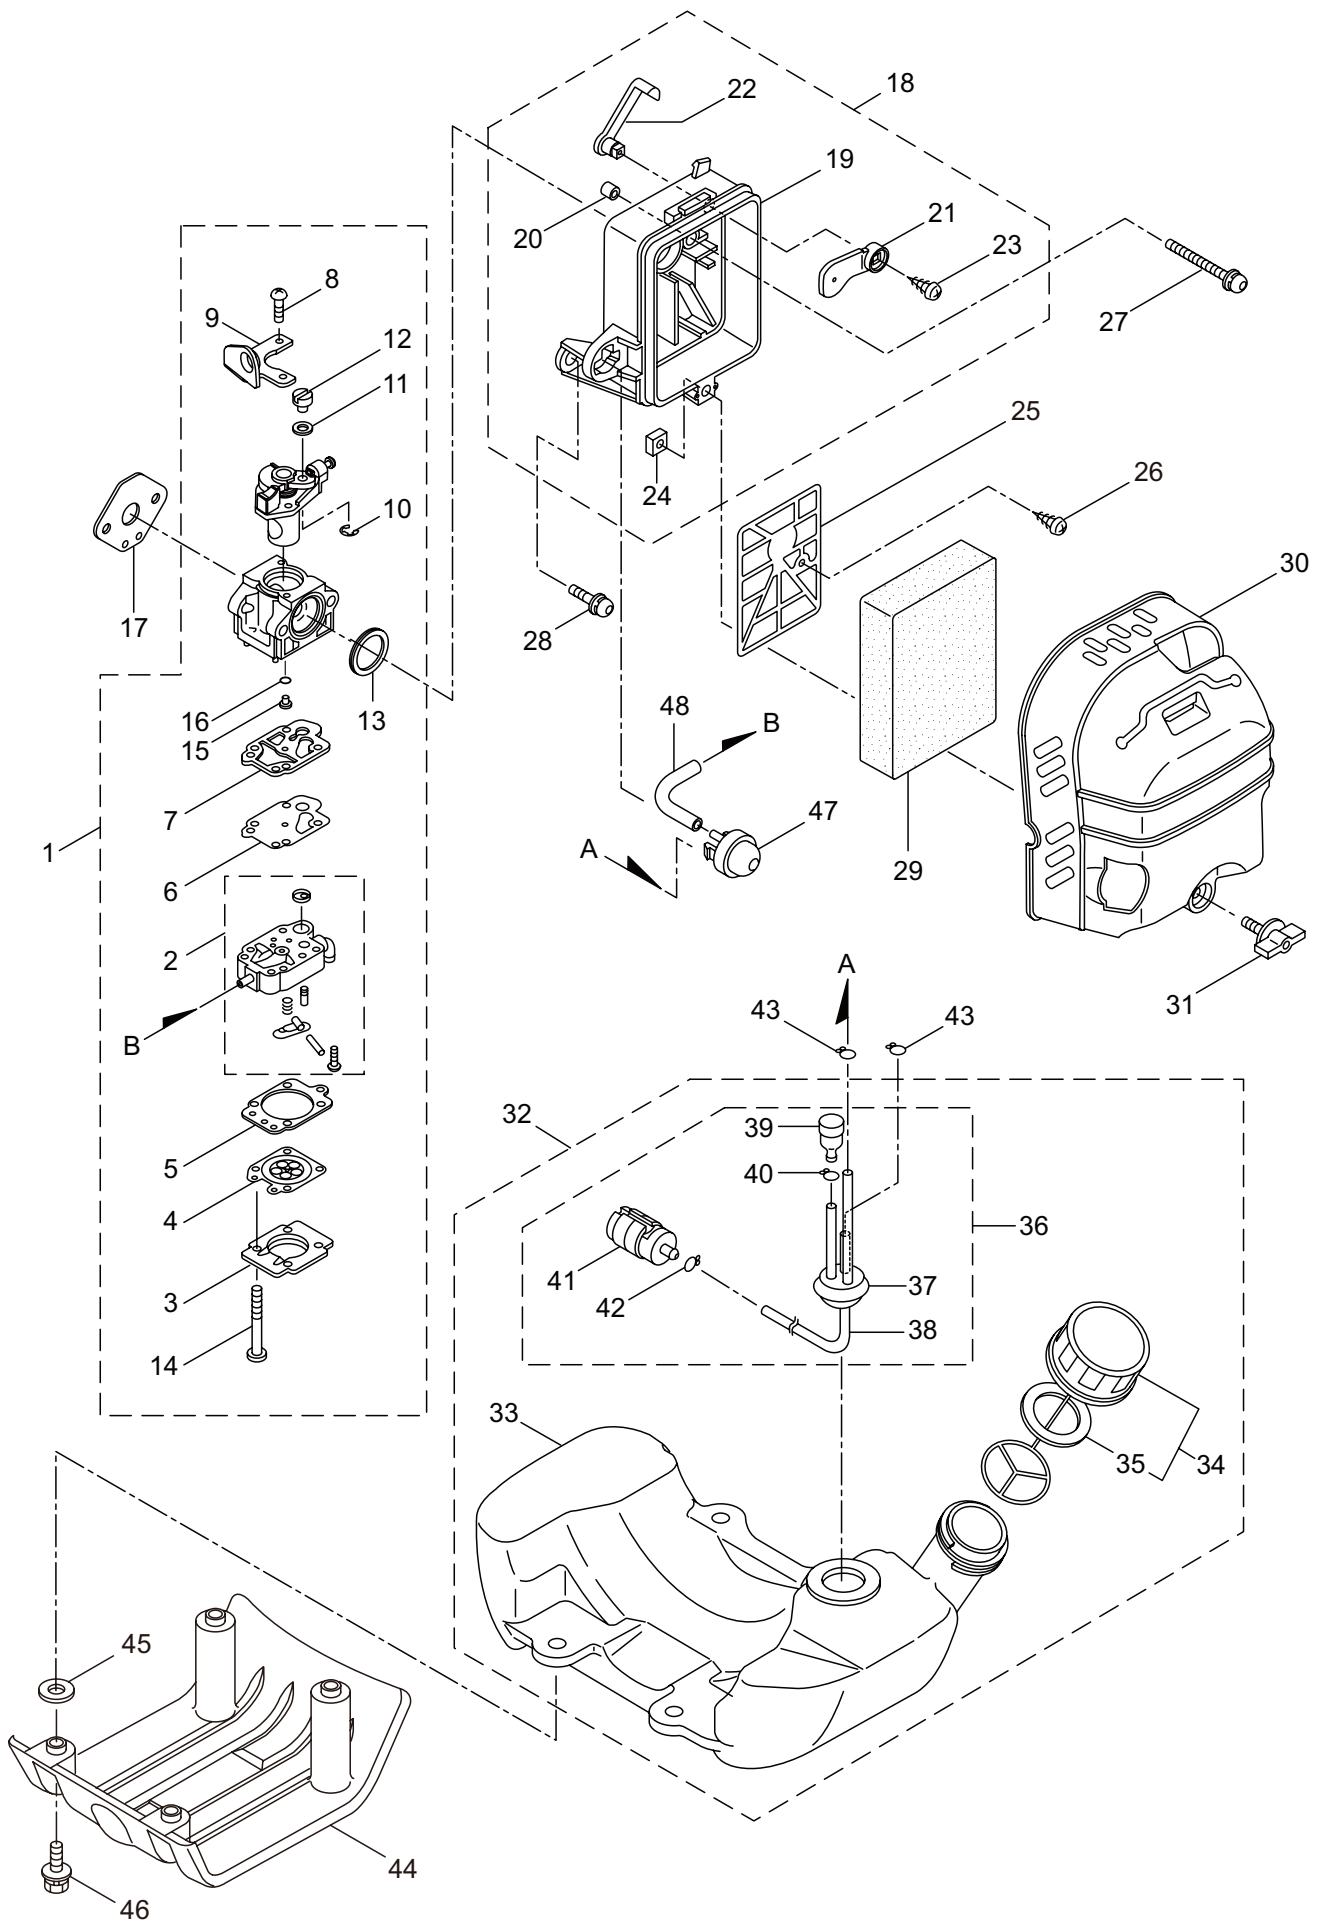

4. BCV5021
CARBURETOR, FUEL TANK

Ref. No.	Part No.	Part Name	Q'ty	Remarks
4-1	289479	Carburetor Ass'y	1	Incl.2-16
4-2	283124	Pump Body	1	
4-3	263726	Cover Plate	1	
4-4	283905	Diaphragm, Meterring	1	
4-5	263727	Gasket	1	
4-6	262994	Diaphragm,Fuel Pump	1	
4-7	282576	Gasket	1	
4-8	261875	Screw	2	
4-9	264677	Bracket	1	
4-10	261876	E-Ring	1	
4-11	264678	Washer	1	
4-12	261658	Swivel	1	
4-13	261657	Packing	1	
4-14	263737	Screw	4	
4-15	246486	Main Jet	1	
4-16	261871	O-Ring	1	
4-17	282301	Gasket	1	
4-18	282302	Case Ass'y	1	Incl.19-24
4-19	282303	Case Body	1	
4-20	282484	Sleeve	3	
4-21	282304	Valve	1	
4-22	282305	Lever	1	
4-23	269032	Screw	1	
4-24	269423	Nut	1	
4-25	282481	Plate	1	
4-26	269032	Screw	1	
4-27	261814	Cap Screw	2	M5x50
4-28	264807	Cap Screw	1	M5x16
4-29	282306	Element	1	
4-30	285814	Cleaner Cover	1	
4-31	279350	Knob	1	
4-32	286893	Fuel Tank Ass'y	1	Incl.33-42
4-33	286067	Fuel Tank	1	
4-34	275306	Fuel Tank Cap Ass'y	1	Incl.35
4-35	274875	Gasket	1	
4-36	286794	Fuel Pipe Pick-up Ass'y	1	Incl.37-42
4-37	268065	Grommet	1	
4-38	262649	Fuel Pipe	1	
4-39	261590	Breather	1	
4-40	261117	Clip	1	
4-41	267328	Fuel Filter Ass'y	1	
4-42	261117	Clip	1	
4-43	261117	Clip	2	
4-44	285819	Stand	1	
4-45	285735	Packing	4